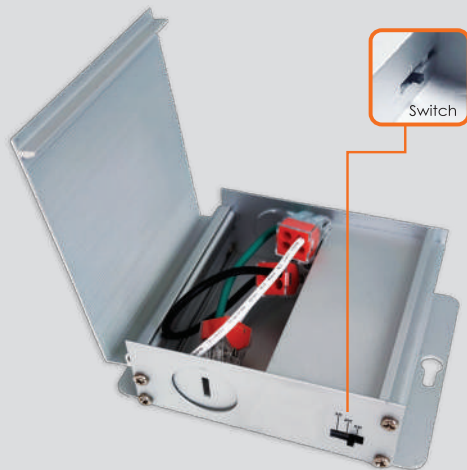

6" Slim Round Panel LED

6" Slim Round Panel LED
Options:
- 120-347V

Dimmable

Specification		
	120V	120-347V
Model No.	VO-RP6W13-120-D-3WY WH/BL/BN	VO-RP6W13-347-D-3WAY WH
Size	7.1"x1.0" (Lamp) 3.3"x3.3"x1.2" (Driver)	
Beam Angle	140°	
Input	120V 60Hz	347 60Hz
Power Factor	>0.9	
Dimmable	Yes	
Power (W)	13W	
Luminous Flux	1050LM	
Color Temperature	3000K/4000K/5000K adjustable	3000K/4000K/5000K adjustable
CRI	>80	
SDCM	<7	
Life Tume (Hrs)	50000	
Certification Requirements	ETL / ES	

Features

- Safe - This downlight is IC Rated and airtight junction box, protecting from overheating and designed to be installed in the ceiling surrounded by insulation.

It is ETL certified, which means it has met the nationality recognized safety requirements.